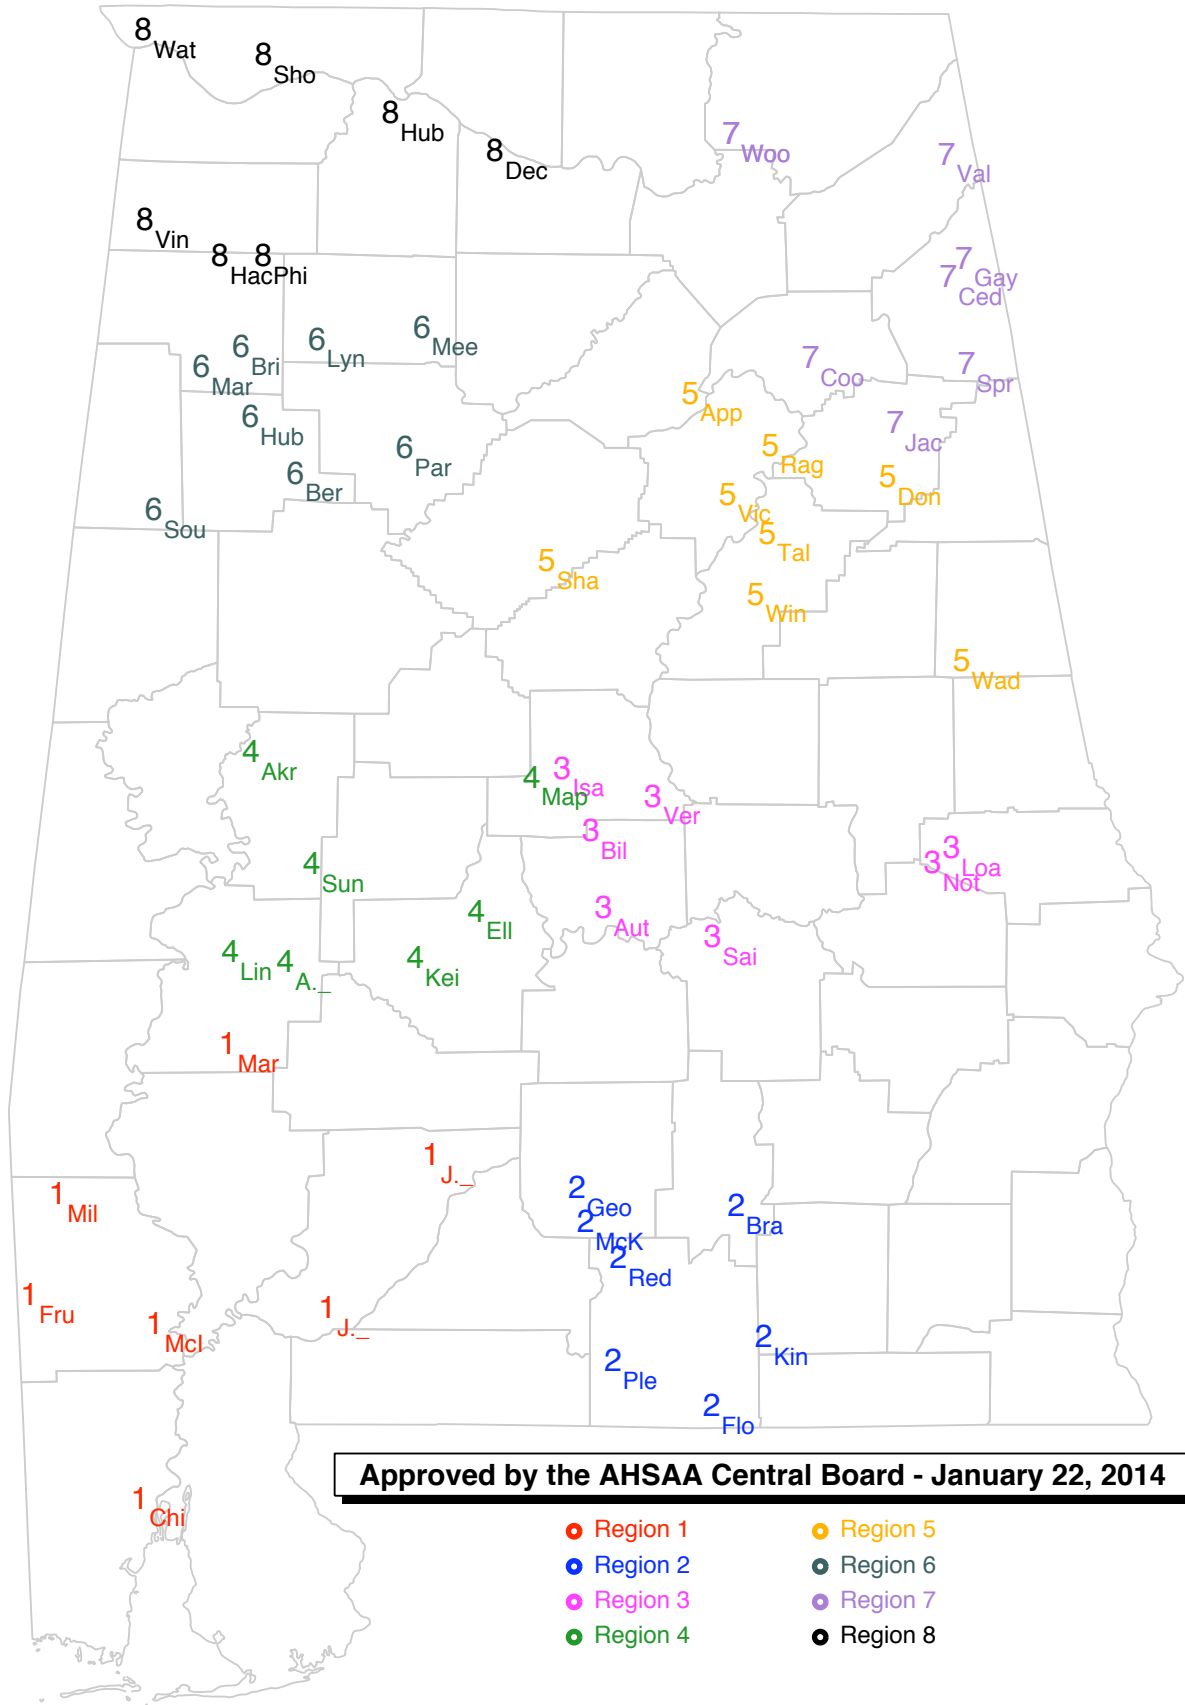

Class 1A Football (2014-16)

Approved by the AHSAA Central Board - January 22, 2014

- Region 1
- Region 5
- Region 2
- Region 6
- Region 3
- Region 7
- Region 4
- Region 8