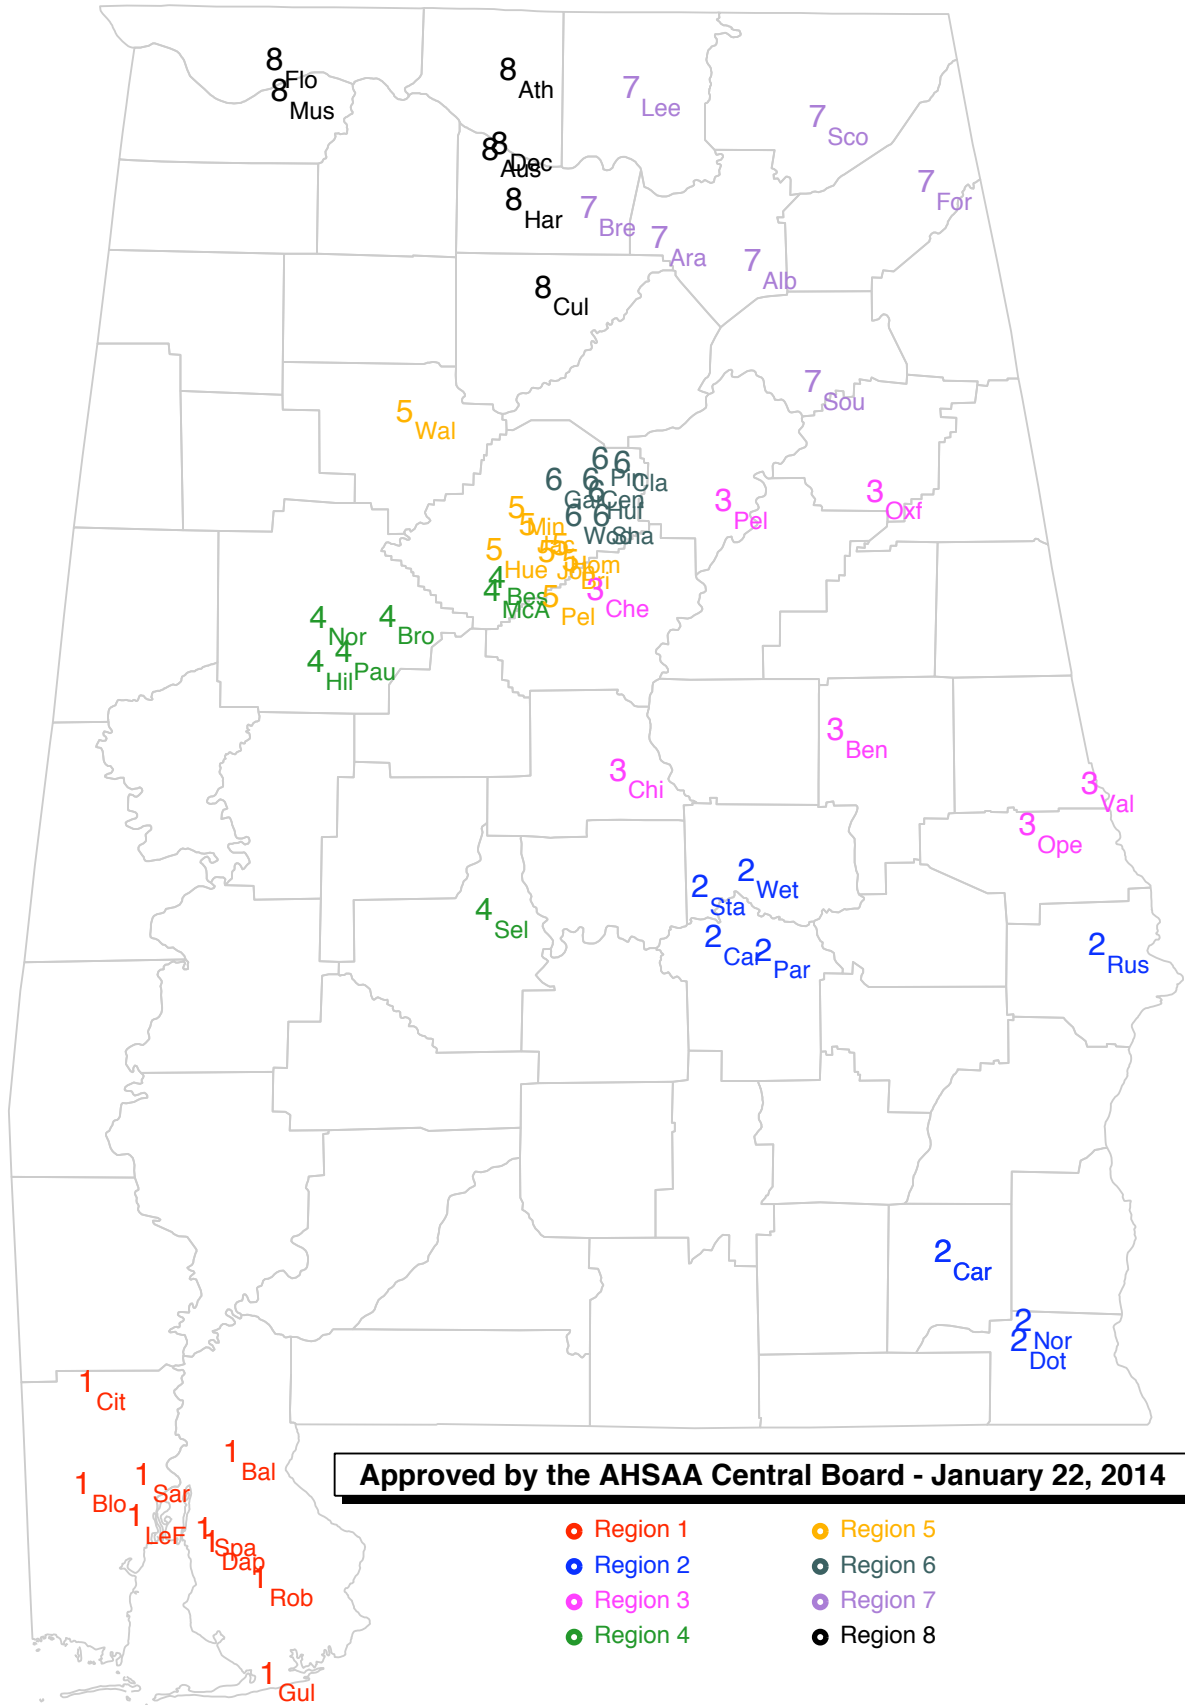

Class 6A Football (2014-16)

Approved by the AHSAA Central Board - January 22, 2014

- Region 1
- Region 2
- Region 3
- Region 4
- Region 5
- Region 6
- Region 7
- Region 8