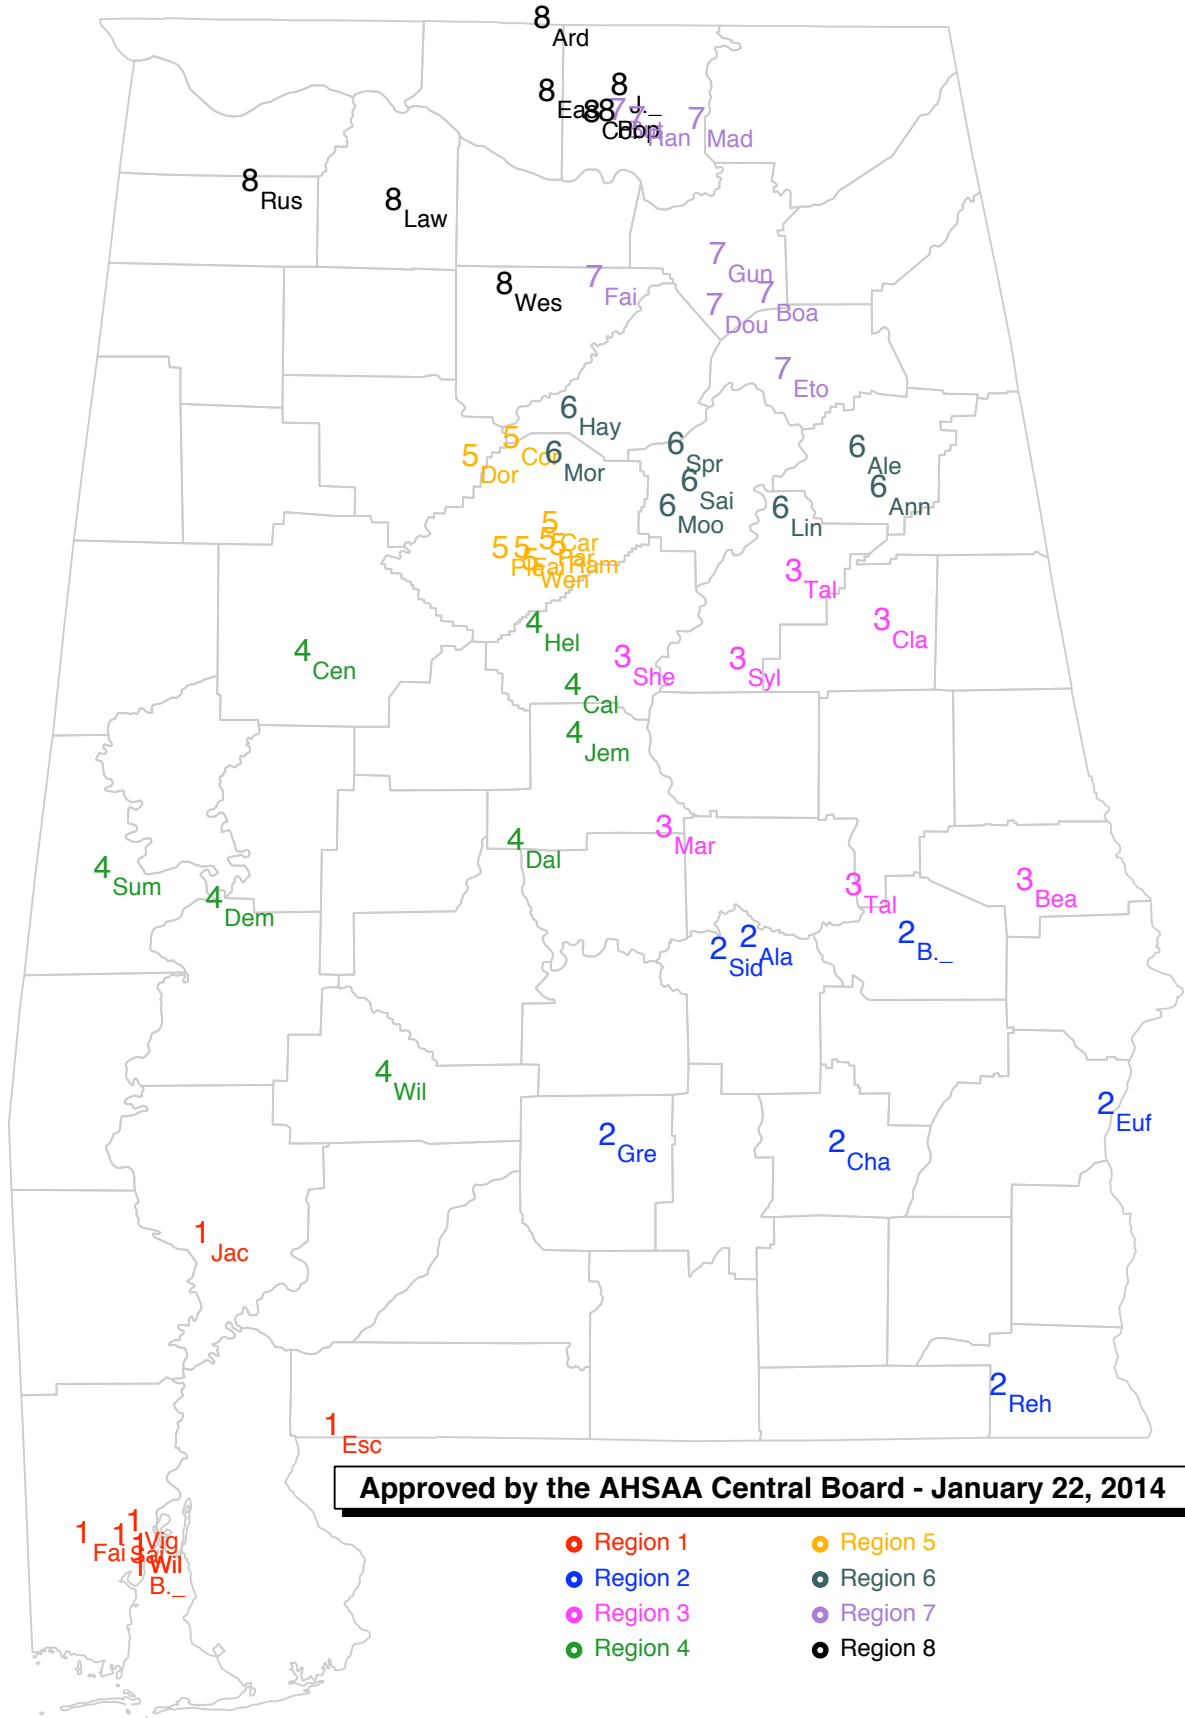

Class 5A Football (2014-16)

Approved by the AHSAA Central Board - January 22, 2014

- Region 1
- Region 2
- Region 3
- Region 4
- Region 5
- Region 6
- Region 7
- Region 8