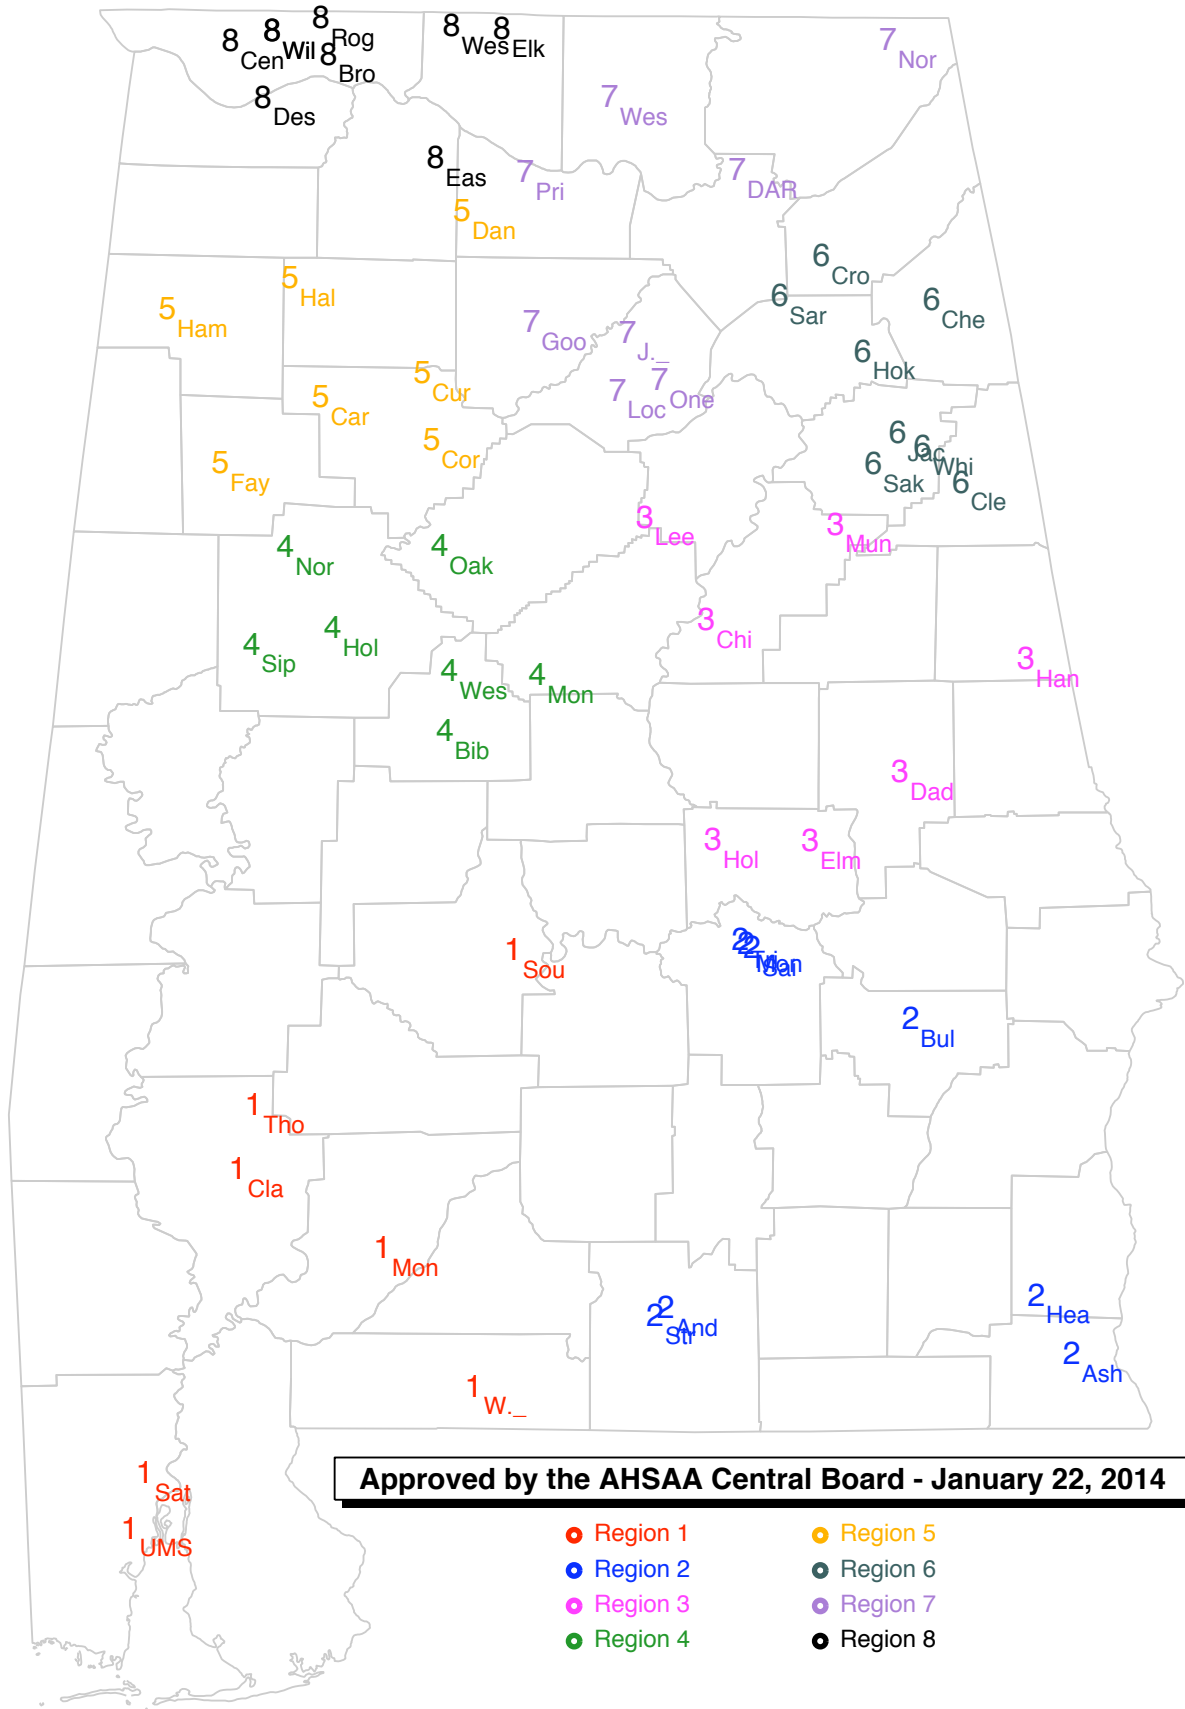

Class 4A Football (2014-16)

Approved by the AHSAA Central Board - January 22, 2014

- Region 1
- Region 5
- Region 2
- Region 6
- Region 3
- Region 7
- Region 4
- Region 8