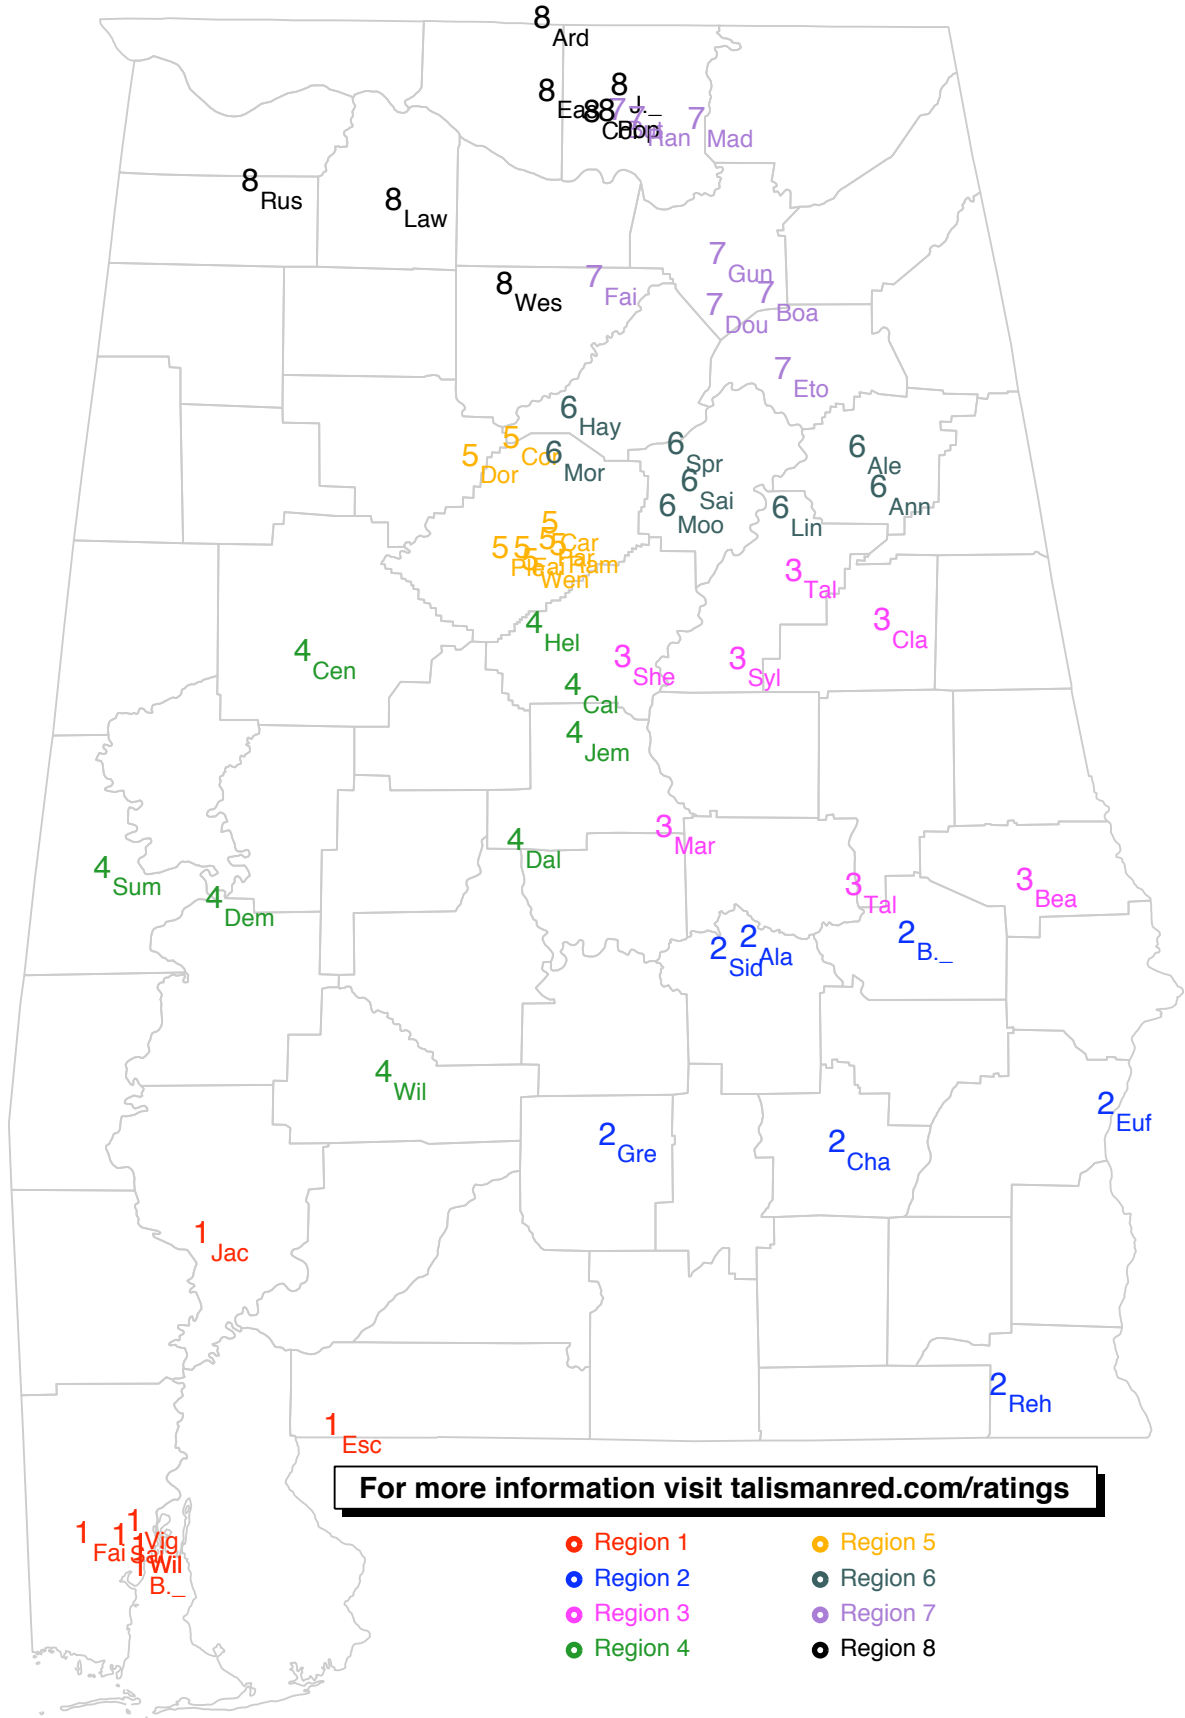

Class 5A Football (2014-16)

For more information visit talismanred.com/ratings

- Region 1
- Region 5
- Region 2
- Region 6
- Region 3
- Region 7
- Region 4
- Region 8