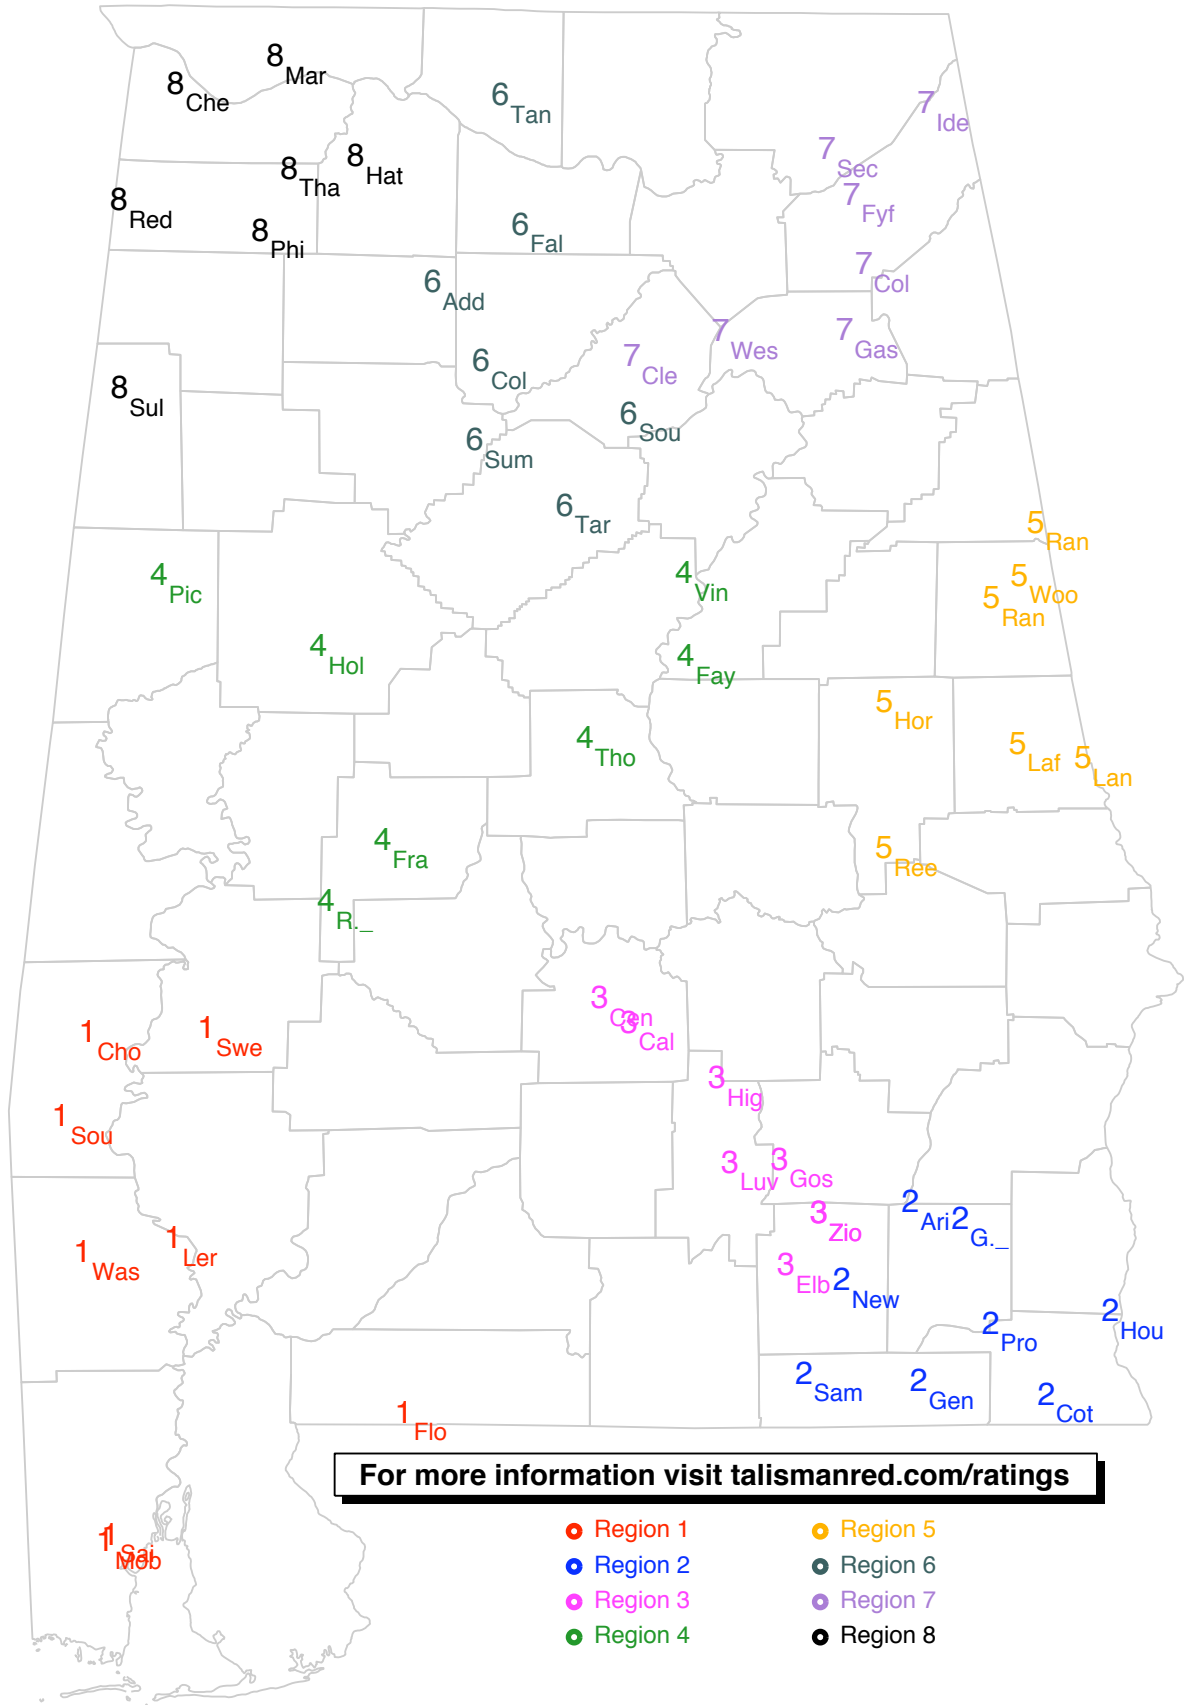

Class 2A Football (2014-16)

For more information visit talismanred.com/ratings

- Region 1
- Region 5
- Region 2
- Region 6
- Region 3
- Region 7
- Region 4
- Region 8