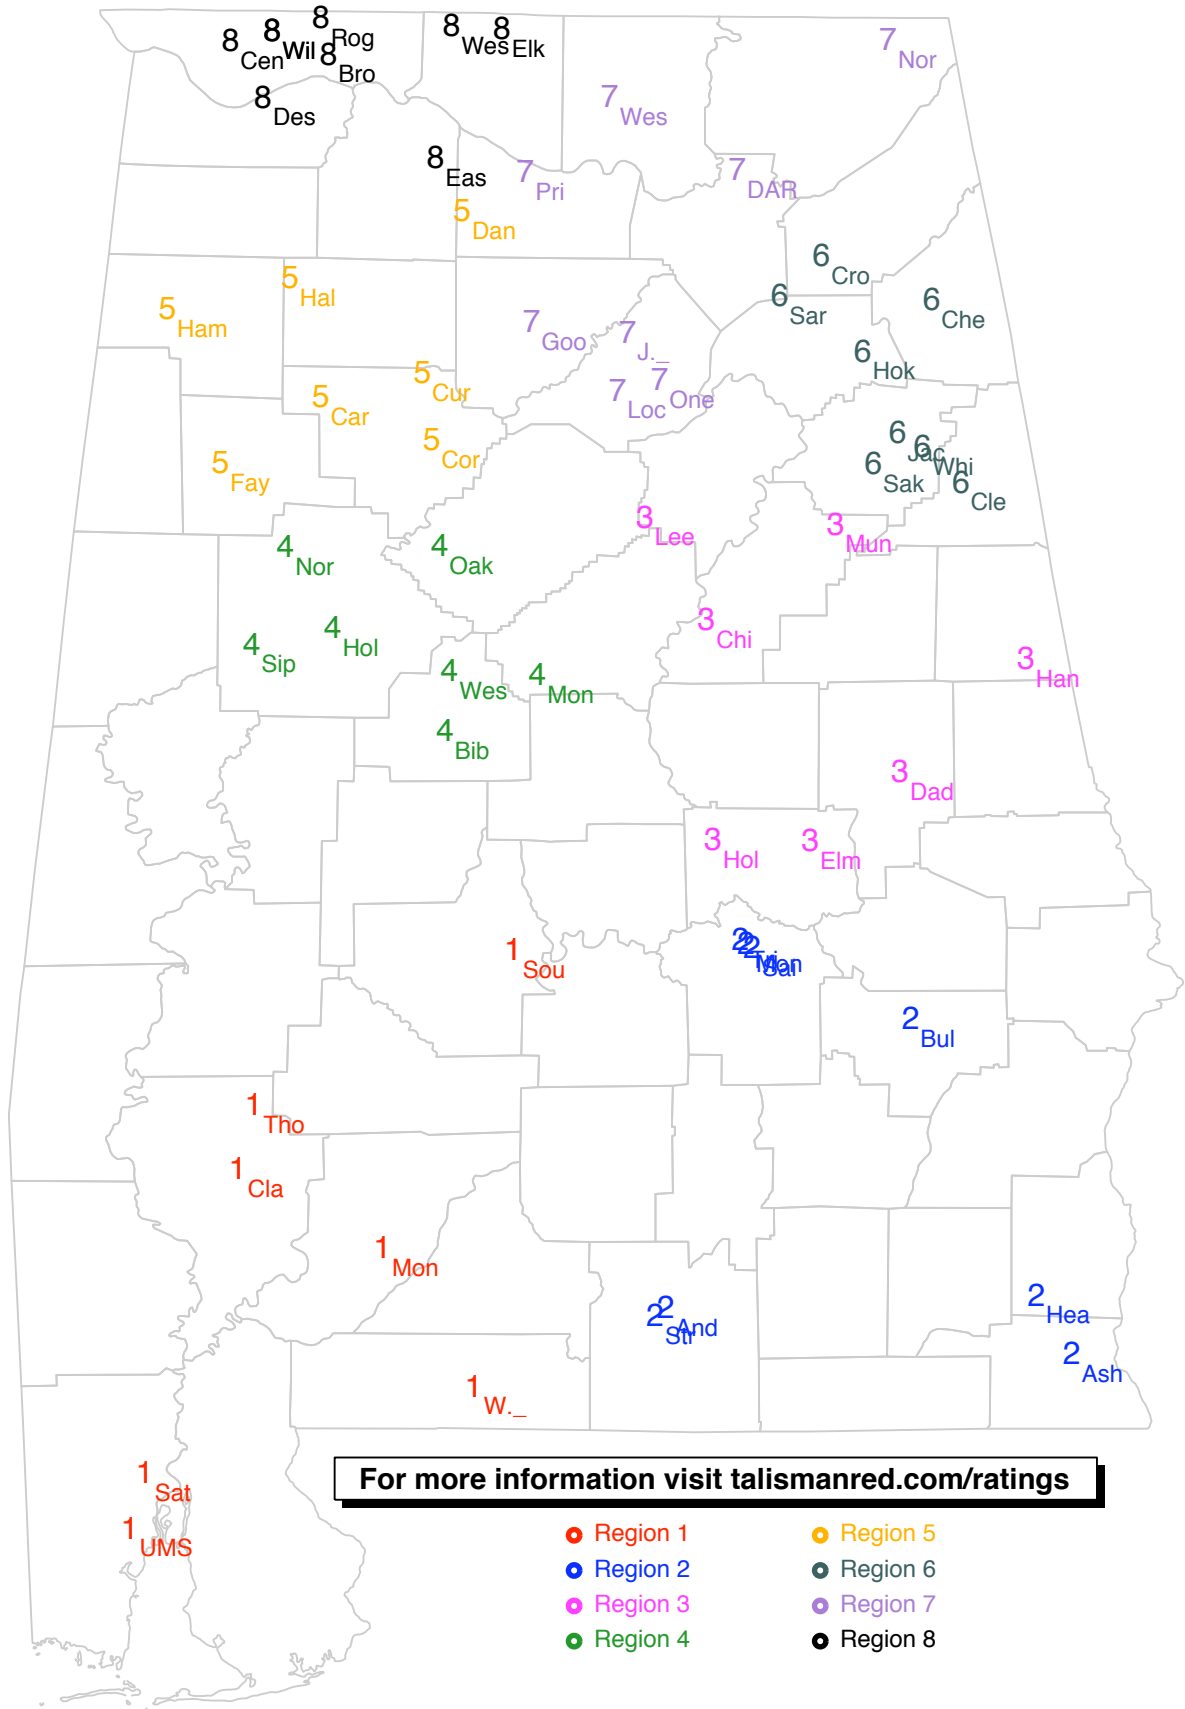

Class 4A Football (2014-16)

For more information visit talismanred.com/ratings

- Region 1
- Region 5
- Region 2
- Region 6
- Region 3
- Region 7
- Region 4
- Region 8