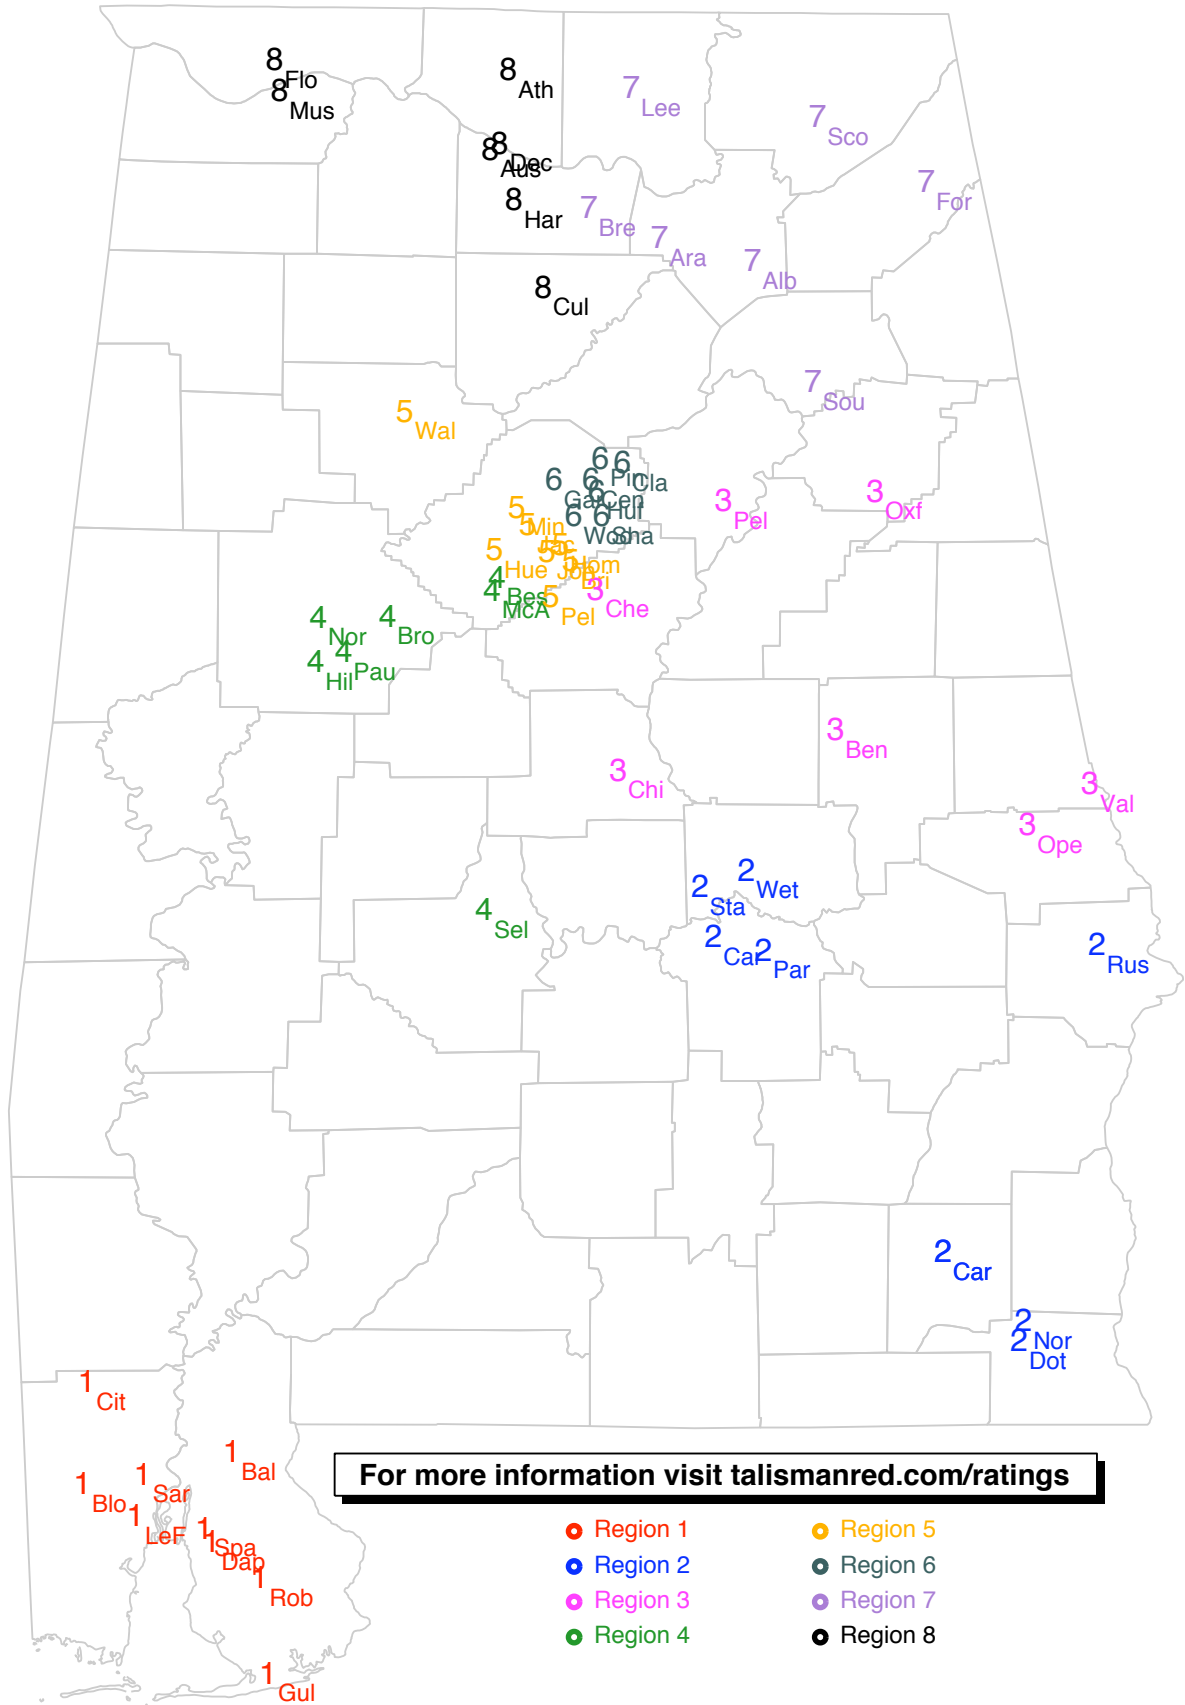

Class 6A Football (2014-16)

For more information visit talismanred.com/ratings

- Region 1
- Region 2
- Region 3
- Region 4
- Region 5
- Region 6
- Region 7
- Region 8