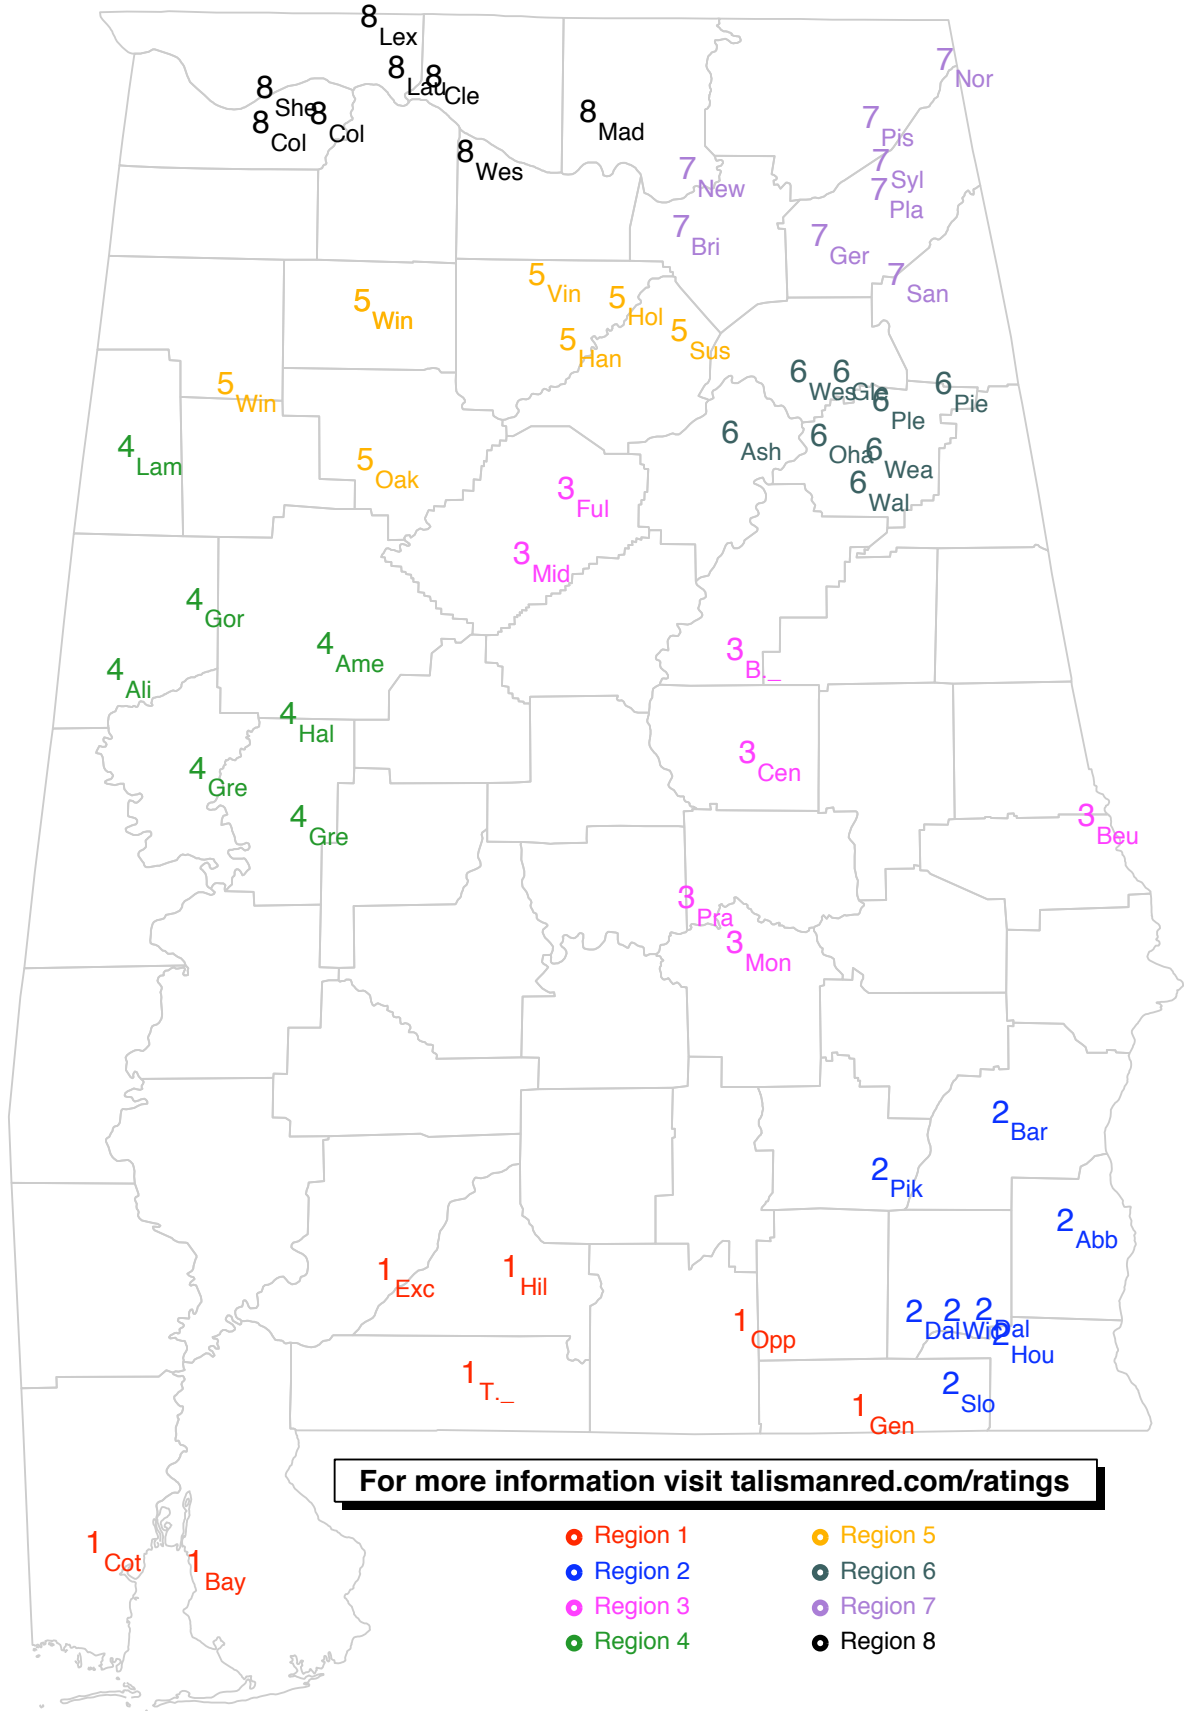

Class 3A Football (2014-16)

For more information visit talismanred.com/ratings

- Region 1
- Region 2
- Region 3
- Region 4
- Region 5
- Region 6
- Region 7
- Region 8