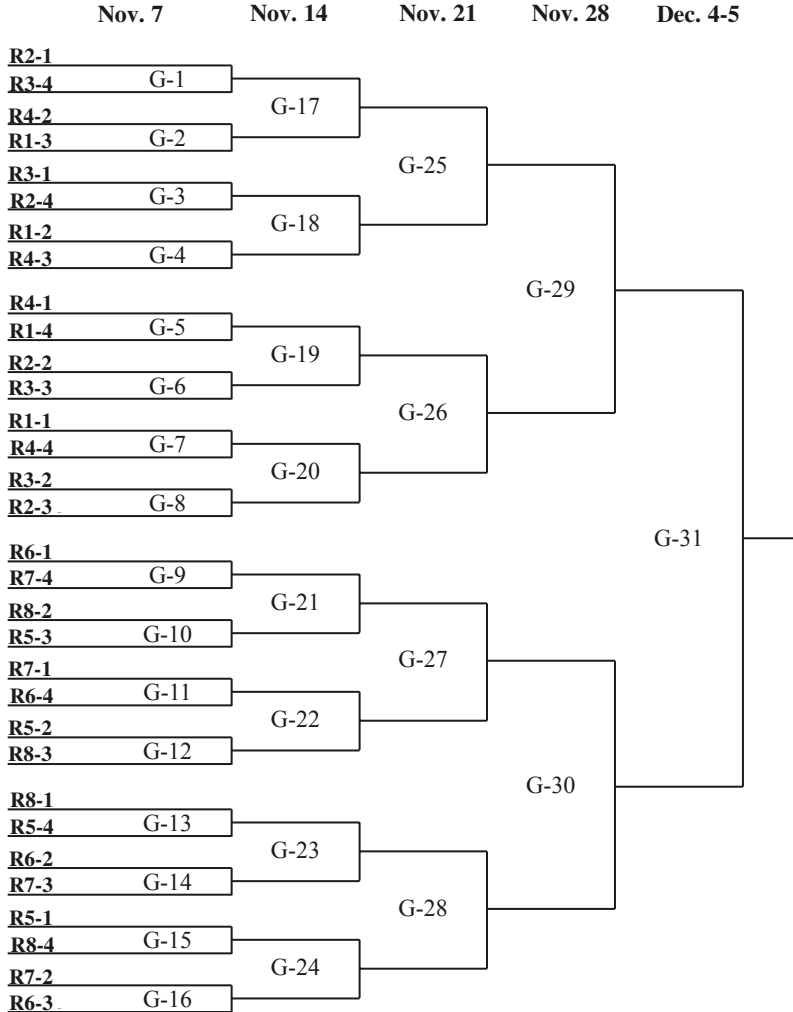

## 2014 Playoff Bracket – Classes 1A-6A

For the championship playoffs the region qualifiers in each class will be paired in a 32-team bracket with positions in the brackets as follows:

In the first round of play in 2014 for all classes, the teams listed on the top of the brackets will be the host teams.

## 2014 Playoff Bracket – Class 7A

For the championship playoffs the region qualifiers in Class 7A will be paired in a 16-team bracket with positions in the bracket as follows:

Nov. 7            Nov. 14          Nov. 21          Dec. 3

In the first round of play in 2014 for all classes, the teams listed on the top of the brackets will be the host teams.