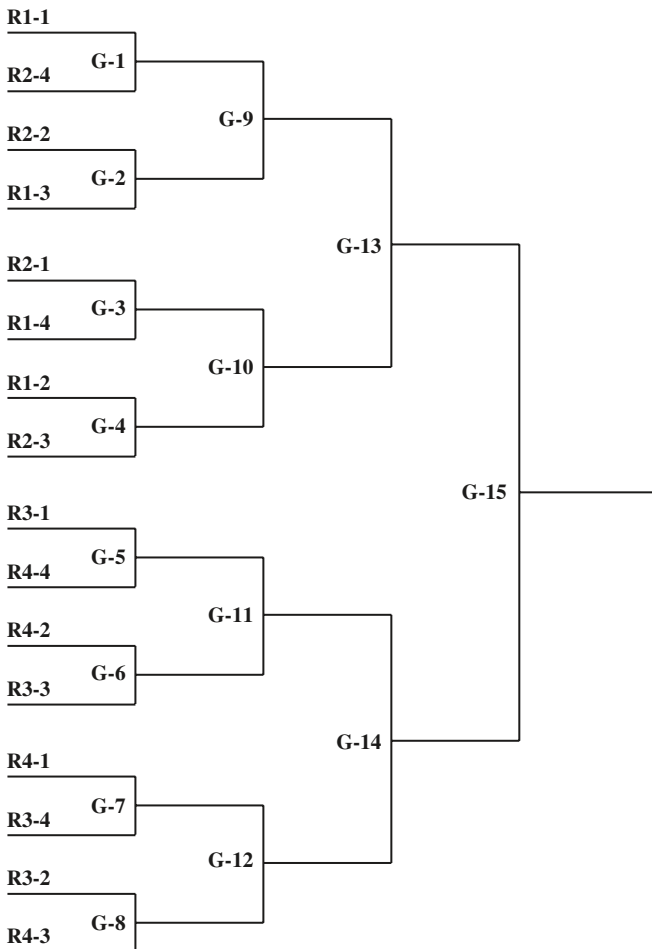

## 2014 Playoff Bracket – Classes 1A-6A

For the championship playoffs the region qualifiers in each class will be paired in a 32-team bracket with positions in the brackets as follows:

In the first round of play in 2014 for all classes, the teams listed on the top of the brackets will be the host teams.

## 2014 Playoff Bracket – Class 7A

For the championship playoffs the region qualifiers in Class 7A will be paired in a 16-team bracket with positions in the bracket as follows:

Nov. 7            Nov. 14          Nov. 21          Dec. 3

In the first round of play in 2014 for all classes, the teams listed on the top of the brackets will be the host teams.